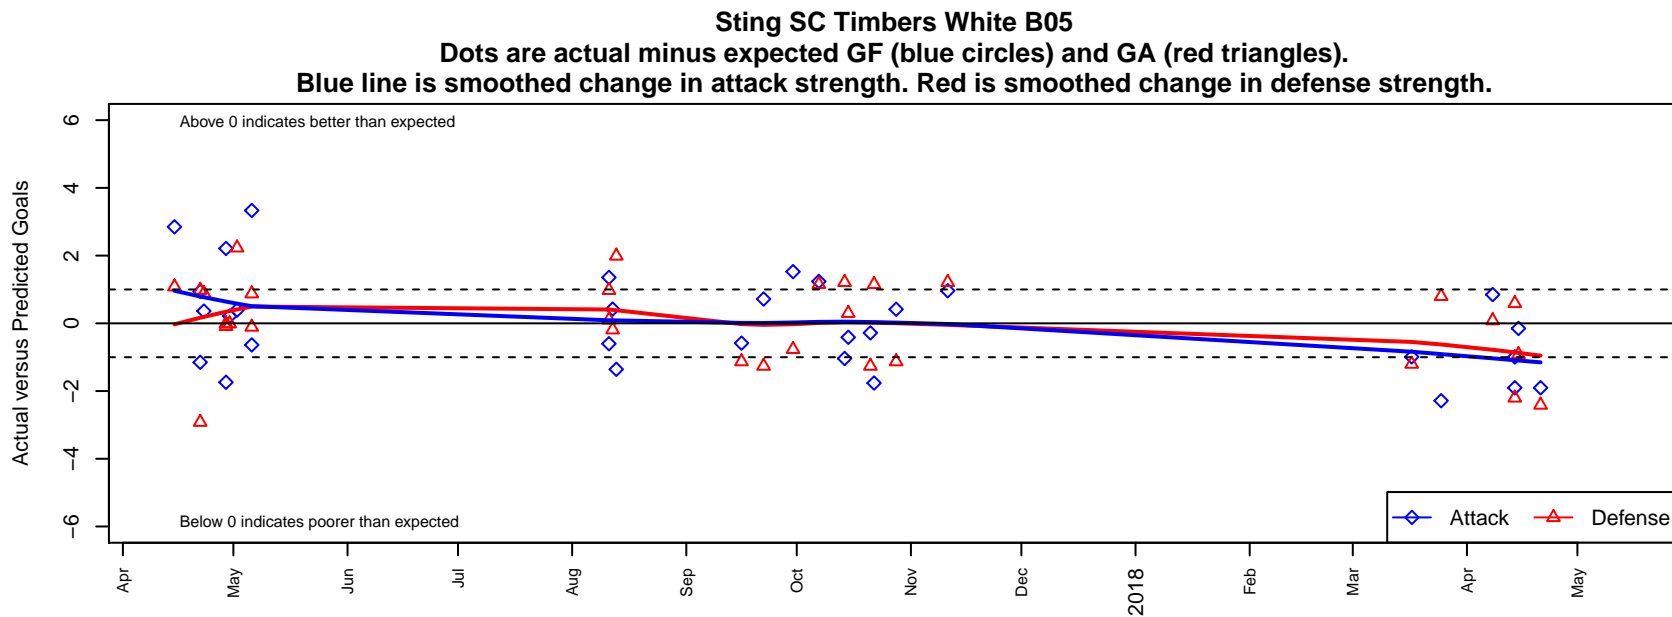

Sting SC Timbers White B05

CDA Sting SC
 Coeur D'Alene, ID
 B05 total strength=585
 attack=0.56 defense=0.41
 fall league = PSPL Copa 1 – East Red U13
 spr league = Spr PSPL EWA – '05 Copa 3 – East U13

**attack and defense variance (black dot)
relative to other teams
and top 10 in region**

**attack and defense rating
relative to others at age
and all opponents in last 13 months**

Performance relative to 13 month average