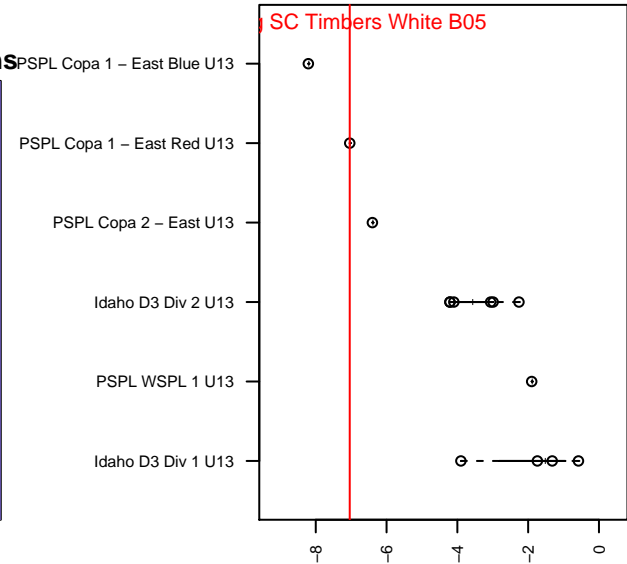

Sting SC Timbers White B05

CDA Sting SC
 Coeur D'Alene, ID
 B05 total strength=585
 attack=0.56 defense=0.41
 fall league = PSPL Copa 1 – East Red U13
 spr league = Spr PSPL EWA – '05 Copa 3 – East U13

alt names used:
 Sting Timbers FC 05B White
 STING TIMBERS FC 05B WHITE
 STING TIMBERS FC 05B WHITE
 Sting Timbers FC 05B White

Venues played:
 2016 Spr PSPL–Inland Copa 2 U12
 2016 Spr IPL West U12
 2017 Les Schwab NW Cup U13 Challenge (Silv)
 2017 PSPL Copa 1 – East Red U13
 2017 Spr PSPL EWA – '05 Copa 3 – East U13

**attack and defense variance (black dot)
relative to other teams
and top 10 in region**

**attack and defense rating
relative to others at age
and all opponents in last 13 months**

Performance relative to 13 month average